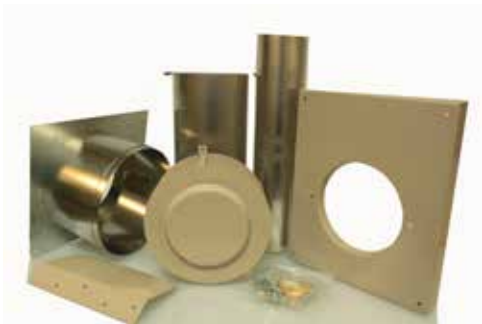

See Gas Vent section of this catalog for DuraVent DirectVent Components and Pricing.

Horizontal Vent Kits

Item No	Description	Retail
DVVK-4REVS	Vent Kit with Small-Diameter Round Cap Vinyl Siding, Beige, 4" x 6 5/8" (Includes: Round Horizontal Termination Cap with Slimline Rectangular Vinyl Siding Wall Plate and Shield, 4" diameter Flue Tube, 6 5/8" diameter Inlet Air Tube, Wall Thimble Assembly, Thimble Extension. For up to 13 + " wall thickness.)	\$309
DVVK-4FREVS	DV Flexible Vinyl Siding Vent Kit, Horizontal, 4" x 6 5/8" (Includes: Slimline Rectangular Vinyl Siding Wall Plate and Shield, Small Round Beige Vent Cap, Wall Thimble, Collar, Adaptor Plate, Spring Spacer, Gear Clamps, and 3' each of 4" and 7" flexible vent)	\$419
DVVK5F	DV Flexible Vinyl Siding Vent Kit, 5" x 8" (Includes: Cap, Wall Thimble, 4ft of 5"x8" Flex Venting, and Spacing Gear Clamps)	\$489