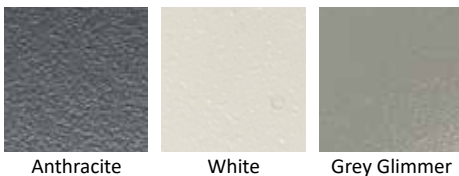

Base Colors

Anthracite

White

Grey Glimmer