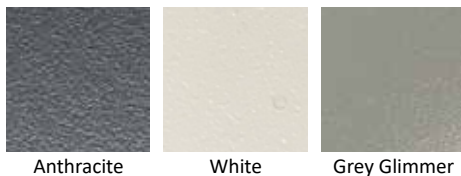

Base Colors